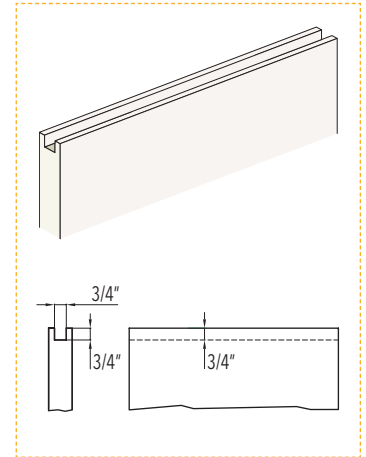

H1 Height is determined from Intended Finished Floor Level NOT the subfloor level.
R.O. = F.S.+1/2" for width and H1+1/4" for height

DOOR PANEL		SYSTEMS FOR SINGLE DOOR			
DW	DH	Overall Dimensions			
		F.S. x H1 (FRAME SIZE)	R.O. x R.O. (ROUGH OPENING)	A	B
24"	80" / 84" / 90" / 96" / 108" / 120"	54" x 82-3/4" / 86-3/4" / 92-3/4" / 98-3/4" / 110-3/4" / 122-3/4"	54-1/2" x 83" / 87" / 93" / 99" / 111" / 123"	23"	29"
26"	80" / 84" / 90" / 96" / 108" / 120"	60" x 82-3/4" / 86-3/4" / 92-3/4" / 98-3/4" / 110-3/4" / 122-3/4"	60-1/2" x 83" / 87" / 93" / 99" / 111" / 123"	25"	33"
28"	80" / 84" / 90" / 96" / 108" / 120"	62" x 82-3/4" / 86-3/4" / 92-3/4" / 98-3/4" / 110-3/4" / 122-3/4"	62-1/2" x 83" / 87" / 93" / 99" / 111" / 123"	27"	33"
30"	80" / 84" / 90" / 96" / 108" / 120"	68" x 82-3/4" / 86-3/4" / 92-3/4" / 98-3/4" / 110-3/4" / 122-3/4"	68-1/2" x 83" / 87" / 93" / 99" / 111" / 123"	29"	37"
32"	80" / 84" / 90" / 96" / 108" / 120"	70" x 82-3/4" / 86-3/4" / 92-3/4" / 98-3/4" / 110-3/4" / 122-3/4"	70-1/2" x 83" / 87" / 93" / 99" / 111" / 123"	31"	37"
34"	80" / 84" / 90" / 96" / 108" / 120"	76" x 82-3/4" / 86-3/4" / 92-3/4" / 98-3/4" / 110-3/4" / 122-3/4"	76-1/2" x 83" / 87" / 93" / 99" / 111" / 123"	33"	41"
36"	80" / 84" / 90" / 96" / 108" / 120"	78" x 82-3/4" / 86-3/4" / 92-3/4" / 98-3/4" / 110-3/4" / 122-3/4"	78-1/2" x 83" / 87" / 93" / 99" / 111" / 123"	35"	41"
42"	80" / 84" / 90" / 96" / 108" / 120"	92" x 82-3/4" / 86-3/4" / 92-3/4" / 98-3/4" / 110-3/4" / 122-3/4"	92-1/2" x 83" / 87" / 93" / 99" / 111" / 123"	41"	49"
48"	80" / 84" / 90" / 96" / 108" / 120"	102" x 82-3/4" / 86-3/4" / 92-3/4" / 98-3/4" / 110-3/4" / 122-3/4"	102-1/2" x 83" / 87" / 93" / 99" / 111" / 123"	47"	53"