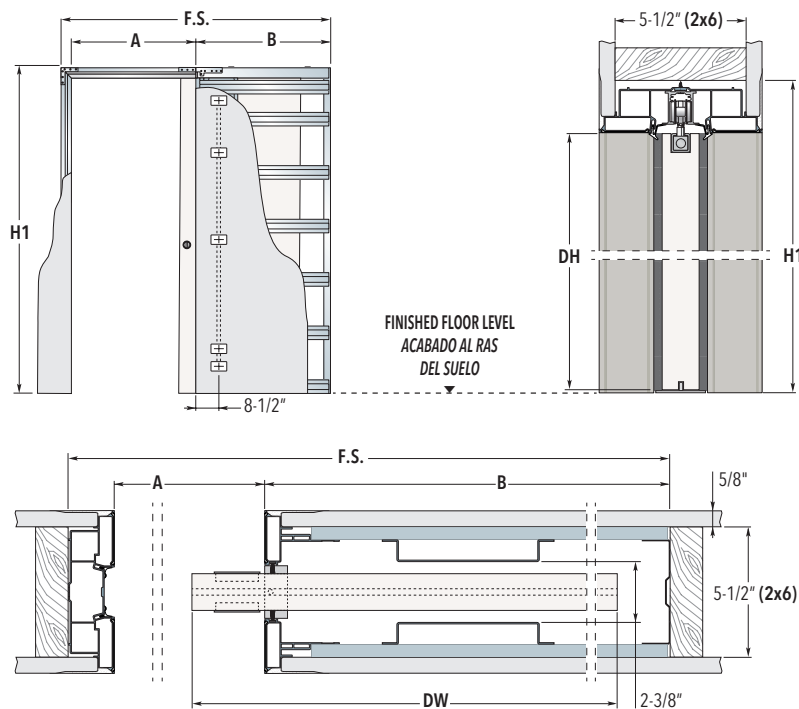

ECLISSE SYNTESIS® LUCE SINGLE 2x6

DIMENSIONS