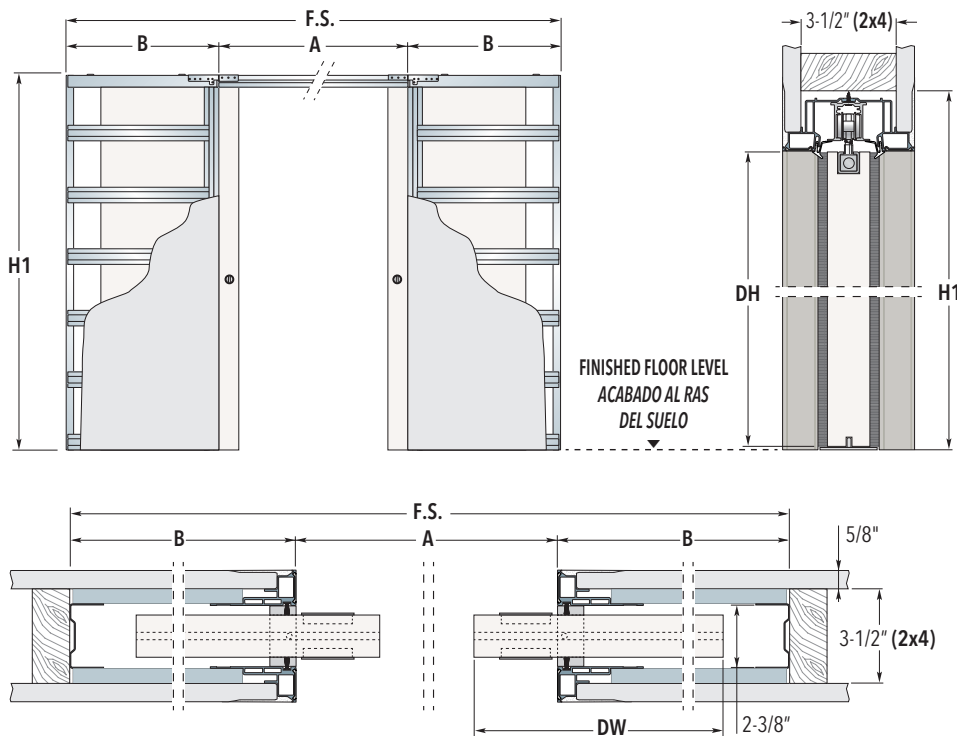

ECLISSE SYNTESIS® SLIDE DOUBLE 2x4

DIMENSIONS

Warning

The door panel for ECLISSE SYNTESIS® SLIDE must be routed along the upper and lower profiles, as shown in the drawings (routed not required on glass doors).