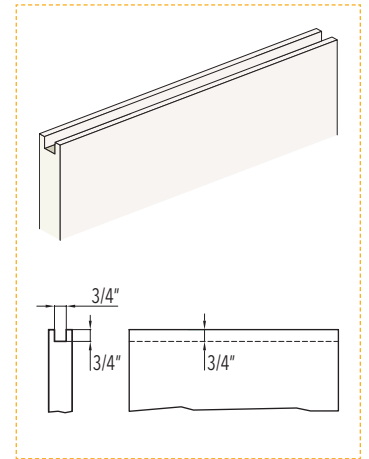

H1 Height is determined from Intended Finished Floor Level NOT the subfloor level.

R.O. = F.S.+1/2" for width and H1+1/4" for height

DOOR PANEL		SYSTEMS FOR DOUBLE DOORS			
DW	DH	Overall Dimensions			
		F.S. x H1 (FRAME SIZE)	R.O. x R.O. (ROUGH OPENING)	A	B
24"	80" / 84" / 90" / 96" / 108" / 120"	104" x 82-3/4" / 86-3/4" / 92-3/4" / 98-3/4" / 110-3/4" / 122-3/4"	104-1/2" x 83" / 87" / 93" / 99" / 111" / 123"	46"	29"
26"	80" / 84" / 90" / 96" / 108" / 120"	116" x 82-3/4" / 86-3/4" / 92-3/4" / 98-3/4" / 110-3/4" / 122-3/4"	116-1/2" x 83" / 87" / 93" / 99" / 111" / 123"	50"	33"
28"	80" / 84" / 90" / 96" / 108" / 120"	120" x 82-3/4" / 86-3/4" / 92-3/4" / 98-3/4" / 110-3/4" / 122-3/4"	120-1/2" x 83" / 87" / 93" / 99" / 111" / 123"	54"	33"
30"	80" / 84" / 90" / 96" / 108" / 120"	132" x 82-3/4" / 86-3/4" / 92-3/4" / 98-3/4" / 110-3/4" / 122-3/4"	132-1/2" x 83" / 87" / 93" / 99" / 111" / 123"	58"	37"
32"	80" / 84" / 90" / 96" / 108" / 120"	136" x 82-3/4" / 86-3/4" / 92-3/4" / 98-3/4" / 110-3/4" / 122-3/4"	136-1/2" x 83" / 87" / 93" / 99" / 111" / 123"	62"	37"
34"	80" / 84" / 90" / 96" / 108" / 120"	148" x 82-3/4" / 86-3/4" / 92-3/4" / 98-3/4" / 110-3/4" / 122-3/4"	148-1/2" x 83" / 87" / 93" / 99" / 111" / 123"	66"	41"
36"	80" / 84" / 90" / 96" / 108" / 120"	152" x 82-3/4" / 86-3/4" / 92-3/4" / 98-3/4" / 110-3/4" / 122-3/4"	152-1/2" x 83" / 87" / 93" / 99" / 111" / 123"	70"	41"
42"	80" / 84" / 90" / 96" / 108" / 120"	180" x 82-3/4" / 86-3/4" / 92-3/4" / 98-3/4" / 110-3/4" / 122-3/4"	180-1/2" x 83" / 87" / 93" / 99" / 111" / 123"	82"	49"
48"	80" / 84" / 90" / 96" / 108" / 120"	200" x 82-3/4" / 86-3/4" / 92-3/4" / 98-3/4" / 110-3/4" / 122-3/4"	200-1/2" x 83" / 87" / 93" / 99" / 111" / 123"	94"	53"