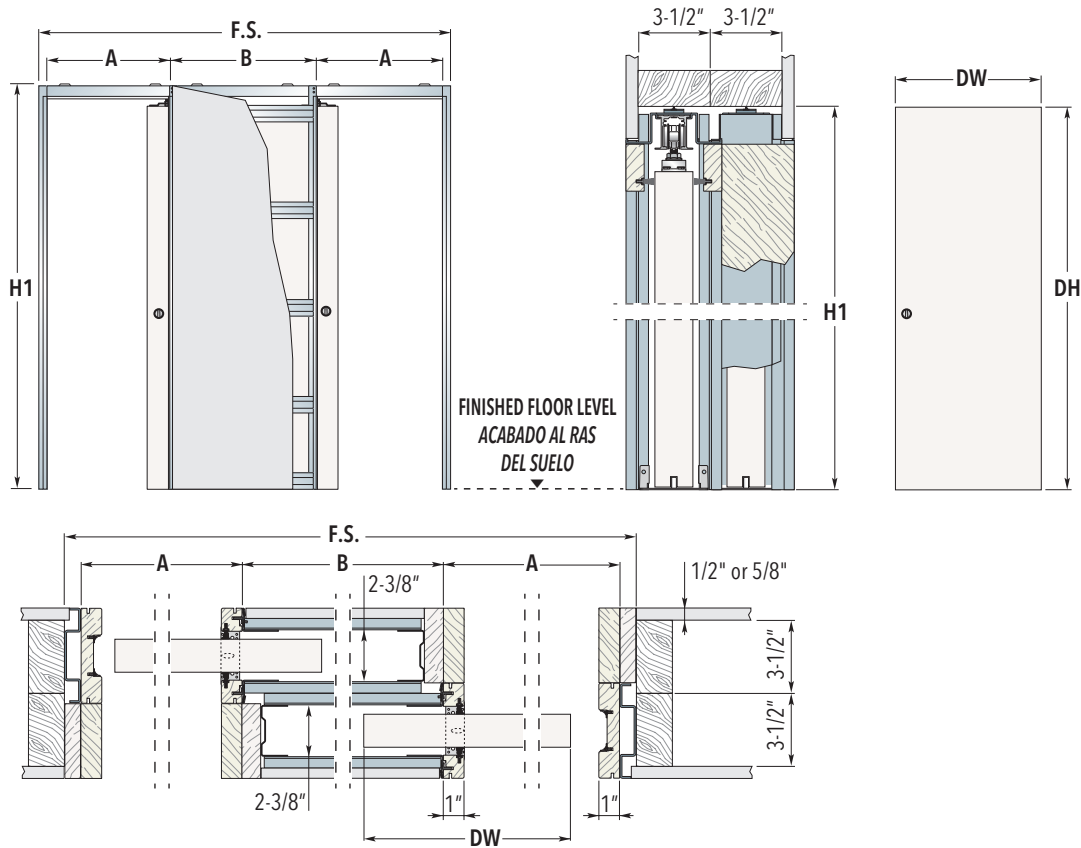

ECLISSE UNILATERAL

DIMENSIONS

H1 Height is determined from Intended Finished Floor Level NOT the subfloor level.
 R.O. = F.S.+1/2" for width and H1+1/4" for height

DOOR PANEL		SYSTEMS FOR UNILATERAL DOORS			
DW	DH	F.S. x H1 (FRAME SIZE)	Overall Dimensions		
			R.O. x R.O. (ROUGH OPENING)		A B
24"	80" / 84" / 90" / 96" / 108" / 120"	76-1/4" x 83" / 87" / 93" / 99" / 111" / 123"	76-3/4" x 83-1/4" / 87-1/4" / 93-1/4" / 99-1/4" / 111-1/4" / 123-1/4"		24-3/4" 25-3/8"
26"	80" / 84" / 90" / 96" / 108" / 120"	81-1/8" x 83" / 87" / 93" / 99" / 111" / 123"	81-5/8" x 83-1/4" / 87-1/4" / 93-1/4" / 99-1/4" / 111-1/4" / 123-1/4"		26-3/4" 26-3/8"
28"	80" / 84" / 90" / 96" / 108" / 120"	88-1/4" x 83" / 87" / 93" / 99" / 111" / 123"	88-3/4" x 83-1/4" / 87-1/4" / 93-1/4" / 99-1/4" / 111-1/4" / 123-1/4"		28-3/4" 29-3/8"
30"	80" / 84" / 90" / 96" / 108" / 120"	94-1/4" x 83" / 87" / 93" / 99" / 111" / 123"	94-3/4" x 83-1/4" / 87-1/4" / 93-1/4" / 99-1/4" / 111-1/4" / 123-1/4"		31-3/8" 31-3/8"
32"	80" / 84" / 90" / 96" / 108" / 120"	100-3/8" x 83" / 87" / 93" / 99" / 111" / 123"	100-7/8" x 83-1/4" / 87-1/4" / 93-1/4" / 99-1/4" / 111-1/4" / 123-1/4"		33-1/4" 33-1/4"
34"	80" / 84" / 90" / 96" / 108" / 120"	106-3/8" x 83" / 87" / 93" / 99" / 111" / 123"	106-7/8" x 83-1/4" / 87-1/4" / 93-1/4" / 99-1/4" / 111-1/4" / 123-1/4"		35-1/4" 35-1/4"
36"	80" / 84" / 90" / 96" / 108" / 120"	112-3/8" x 83" / 87" / 93" / 99" / 111" / 123"	112-7/8" x 83-1/4" / 87-1/4" / 93-1/4" / 99-1/4" / 111-1/4" / 123-1/4"		37-1/4" 37-1/4"
42"	80" / 84" / 90" / 96" / 108" / 120"	128-1/2" x 83" / 87" / 93" / 99" / 111" / 123"	129" x 83-1/4" / 87-1/4" / 93-1/4" / 99-1/4" / 111-1/4" / 123-1/4"		43-1/8" 43-1/8"
48"	80" / 84" / 90" / 96" / 108" / 120"	145-3/8" x 83" / 87" / 93" / 99" / 111" / 123"	145-7/8" x 83-1/4" / 87-1/4" / 93-1/4" / 99-1/4" / 111-1/4" / 123-1/4"		48-1/8" 48-1/8"